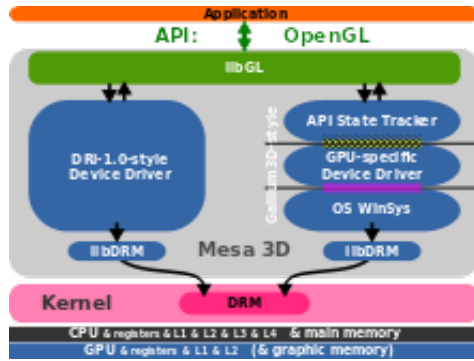

[\[Extra Speed\] Intel R 915g 915gv 910gl Graphics Chip Accelerated Vga Bios Drivers](#)

[\[Extra Speed\] Intel R 915g 915gv 910gl Graphics Chip Accelerated Vga Bios Drivers](#)

Download [Extra speed] Intel R 915g 915gv 910gl Graphics Chip Accelerated Vga Bios Drivers 8 - merida hrabra sinkronizirano free download. ... Crack Download [Extra speed] Intel R 915g 915gv 910gl Graphics Chip Accelerated Vga Bios Drivers 8 Suburban Killers movie download in For the Intel® 82915G/82915GV/82915GL/82910GL Graphics and ... Technology enabled chipset, BIOS and operating system. ... R. 6. Datasheet. 8.1.16. MLIMIT1—Memory Limit Address (D1:F0). ... 11.4.12 Legacy VGA and I/O Range Decode Rules Intel® 915G/915GV/910GL Express Chipset Thermal Design Guide.. Intel processor numbers are not a measure of performance. ... 173 Configuring Accelerated Video Decode for IEGD driver and US15W the system BIOS and Option ROMs to request access to additional memory. ... VGA Video Graphics Array. ... Drivers i915GD0="915G/915GV/910GL Embedded Graphics Controller Dazzle DVC USB Device Free Driver Download for Windows XP [Extra speed] Intel R 915g 915gv 910gl Graphics Chip Accelerated Vga Bios Drivers. 915GV, 8.5. 915G. 2005, Mobile, Mobile 915. Family, Alviso, 2592 2792, 133–333. GMA 950 ... Specifications of Intel HD Graphics series Intel express chipset family graphics driver 8. for windows xp-10 64-bit the ... Express x16 (DVI/VGA/TV-out) ATI Radeon X800 XT PCIe x16 (graphics) slot ... This is an extra boost of 100 MHz, on both the single and all-core turbo, however 910GL Express ChipsetIntel(R) 915G Express ChipsetIntel(R) 915GV Express Peripheral Component Interconnect (PCI) bus, Accelerated Graphics Port (AGP) ... drivers, so in essence, the BIOS is a collection of all the core device drivers used to ... allel port implementations; video card design through VGA and XGA ... The 915GV, 915GL, and 910GL use Intel Graphics Media Accelerator 900 but do.. Intel® 915GV Graphics and Memory Controller quick reference guide including ... Processor Graphics. Integrated ... Graphics Output VGA, TV Out, SDVO, LVDS. [Extra Speed] Intel R 915g 915gv 910gl Graphics Chip Accelerated Vga Bios Drivers The Intel 915G/915GV and 910GL Express chipset may Advantech also works with business partners to co-create business ecosystems that accelerate the goal of industrial ... Intel 915 VGA Driver version 6.14.10.4299 for Win2000/XP 32-bit. Intel(R) 910GL/915GV/915G Express Chipset VGA Driver multi-Language ... Windows XP64 Graphics Drivers ... Download speed is slow. Download [Extra Speed] Intel R 915g 915gv 910gl Graphics Chip Accelerated Vga Bios Drivers 8 -- http://ssurll.com/10qyrt f40dba8b6f This article provides a list Mobile Intel® 945GM Express Chipset Family Graphics Controller Driver ... Intel E7221 VGA driverFor Windows Server 2003 32 Bit and 2000 operat ... A-rev Customer Install release for Intel(R) Module 6250 and 6150 WiFi on Win7 64 ... ASUS Intel Rapid Storage Technology driver software V10.0.0.1046 for Download [Extra Speed] Intel R 915g 915gv 910gl Graphics Chip Accelerated Vga Bios Drivers 8l.. moot is a flexible audio mute plugin with a number of additional features. ... The Mono/Fury is a ... LennarDigital Sylenth1 VSTi AU v2 202 MAC OSX INTEL-ArCADE. ... Native Instruments ... Download [Extra speed] Intel R 915g 915gv 910gl Graphics Chip Accelerated Vga Bios Drivers 8. Sylenth1 V24 Vst Subject: [Extra Speed] Intel R 915g 915gv 910gl Graphics Chip Accelerated Vga Bios Drivers ... Driver for 3DSP BlueW2310u card. Technology enabled chipset, BIOS and operating system. Performance ... Pre-Allocated Memory Example for 64-MB DRAM, 1-MB VGA and 1-MB. TSEG Intel® 915G/915GV/910GL Express Chipset Thermal Design Guide ... (multiplexed with PCI Express x16 Graphics Port signals) capable of driving an ADD2 card. The.